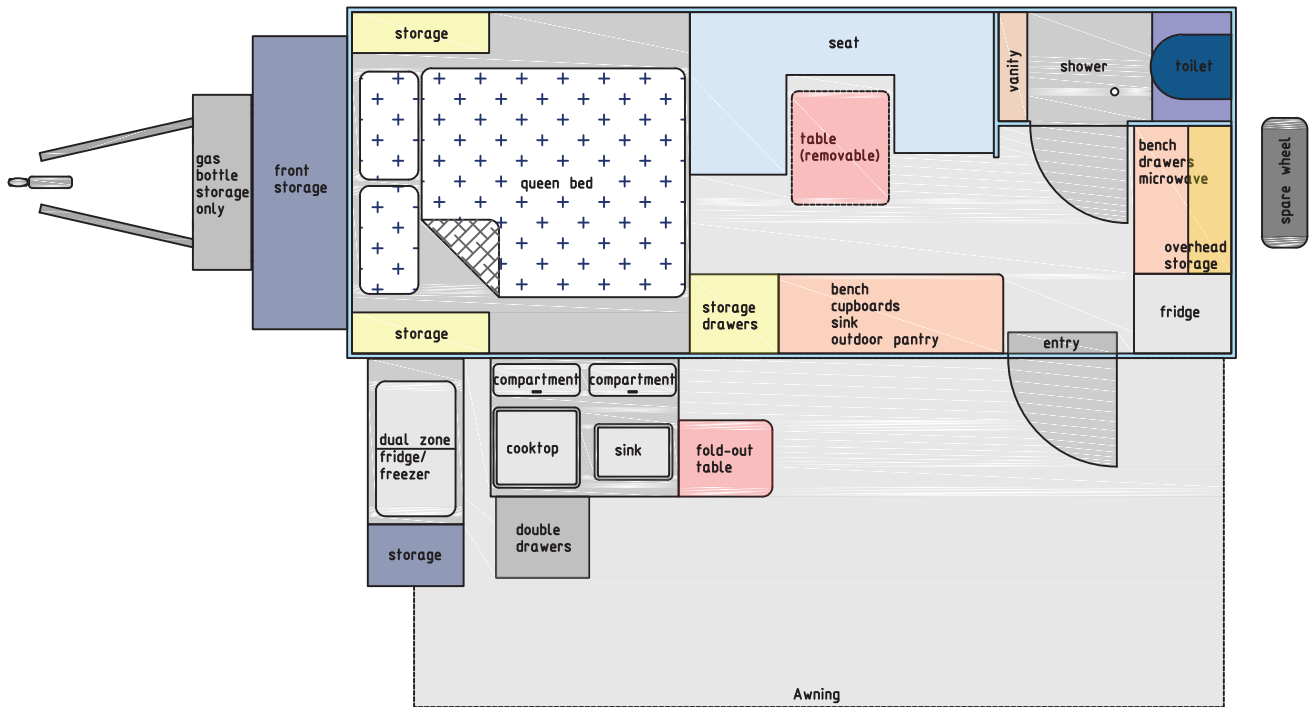

#### INTERNAL FEATURES

Club lounge with leg free adjustable table
Complete LED internal lighting
Alloy, PVC and light weight ply cabinetry
Positive hidden locking pull latches
Soft closing drawers and cupboards
Queen size mattress with padded upholstered bedhead and 2 bedside lights
Spacious combination shower & toilet (Thetford cassette) with extraction fan and heating vent
Separate vanity basin with hot/cold water tap mixer
Slimline kitchenette with indoor/ outdoor pantry access and stainless steel sink
Portable induction cooktop, Microwave, Compressor fridge/freezer
Fire Extinguisher
Smoke Detector

#### ENTERTAINMENT

Stereo system
Smart TV with adjustable bracket
2 x TV antenna connections internal and external

**Lyfe RV believes we have you covered, however optional extras are available to suit your personalised needs:-**

## Lyfe RV17 Hybrid - Pop Top - Layout

DIMENSIONS*	Overall	Body	
		External	Internal
Length	8020mm	5483mm	5425mm
Width	2170mm	2170mm	2100mm
Height-roof closed	2850mm (driving height)	2130mm	1849mm
Height-pop top up	3190mm (max. height)	2470mm	2189mm