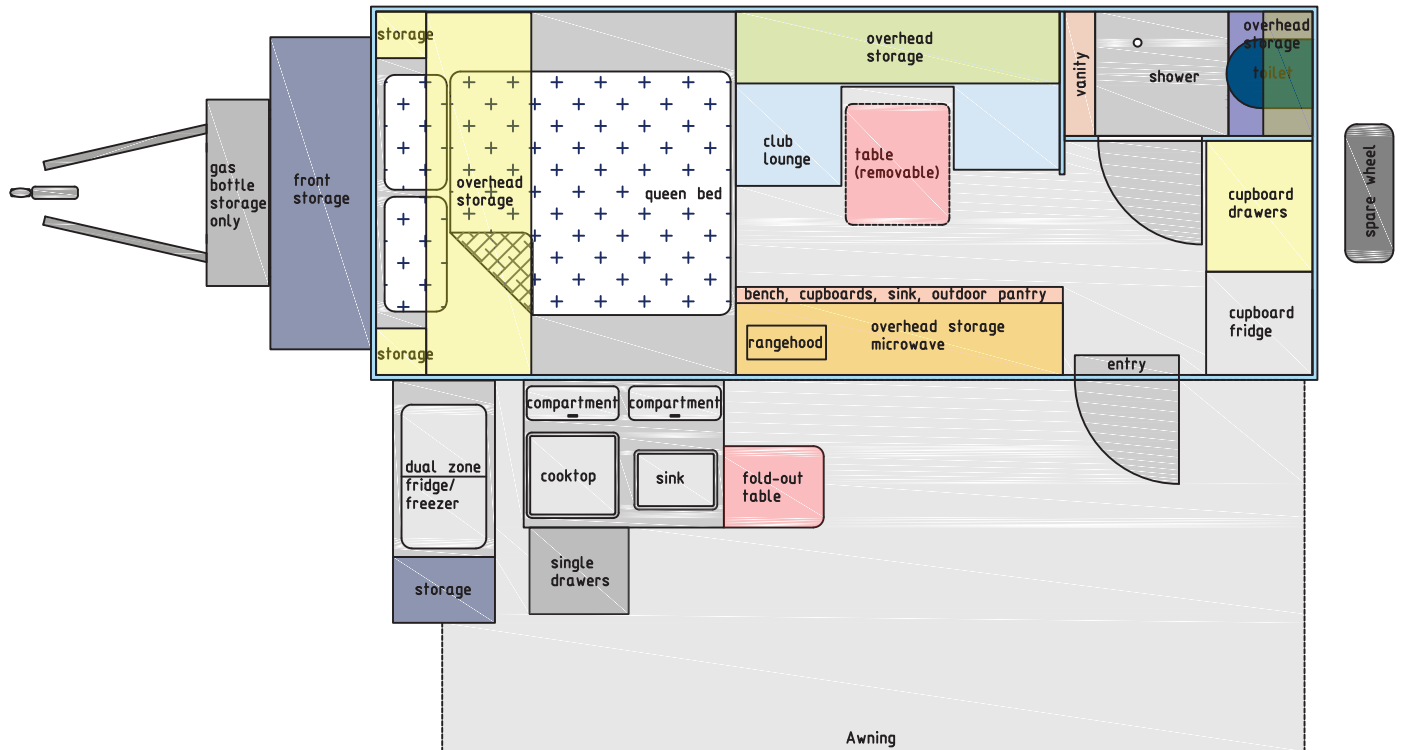

Lyfe RV17 Off-Road - Compact Caravan - Layout

DIMENSIONS^x	Overall	Body		WEIGHTS^x	
		External	Internal	Tare Weight	2660kg
Length	8020mm	5483mm	5425mm	ATM Weight	3500kg
Width	2170mm	2170mm	2100mm	Ball Weight	220kg
Driving height	3020mm	2300mm	2020mm	Payload	840kg

*The above weights and dimensions may vary.

*Any optional extras are likely to impact overall weight.