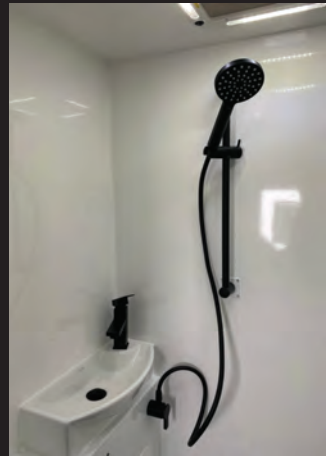

Disclaimer: Lyfe RV Pty Ltd work within a 5% tolerance of advertised weight and sizes, and whilst we endeavour to ensure that all of the figures we quote are accurate, due to the nature of manufacturing, the advertised weight and specifications may change from advertised amounts. Fittings and finishes are subject to availability and vendor discretion. Photographs are indicative only. Pricing and weights on all advertised details are current at the time of publication and may alter anytime forthwith. The information contained in this brochure is a guide only and does not constitute an offer or contract. Prospective purchasers need to make their own enquiries directly with the vendor. (E & E.O.).

Email: info@lyferv.com

Phone: (03) 8899 7678